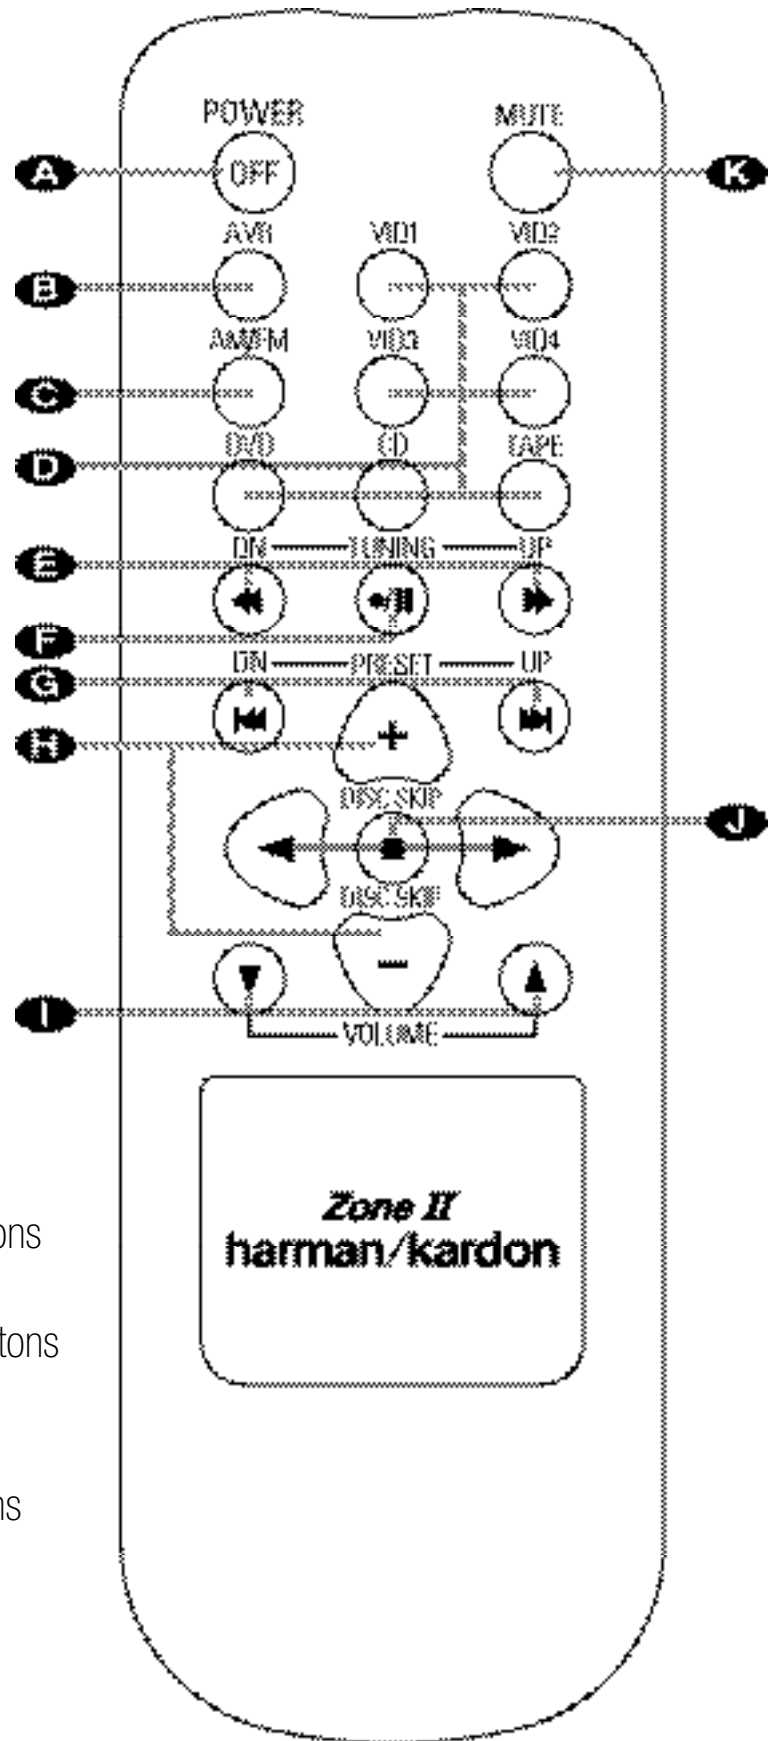

AVR 7300 ZONE II REMOTE CONTROL FUNCTIONS

- A** Power Off Button
- B** AVR Selector Button
- C** AM/FM Tuner Selector
- D** Input Selectors
- E** Tuning Up/Down – Fast Play Buttons
- F** Record/Pause Button
- G** Preset Up/Down – Track Skip Buttons
- H** Disc Skip Buttons
- I** Volume Up/Down Buttons
- J** Play Forward/Reverse/Stop Buttons
- K** Mute Button